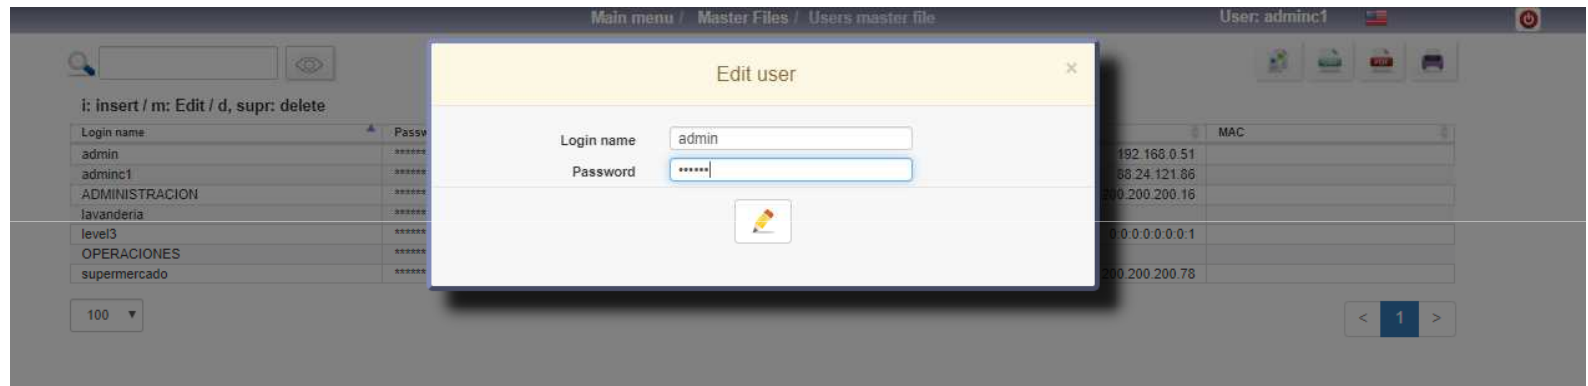

Masters

Users

December 2.019

Masters

Users

Class One

A.C.

Definition of users and their application access passwords

A.C.

A.C.

A.9.

The admin user has all the privileges

Masters

Users

Password + Privilege Role

Possibility of entry to Direct Option

Always stays the last IP that has been connected, external and/or internal