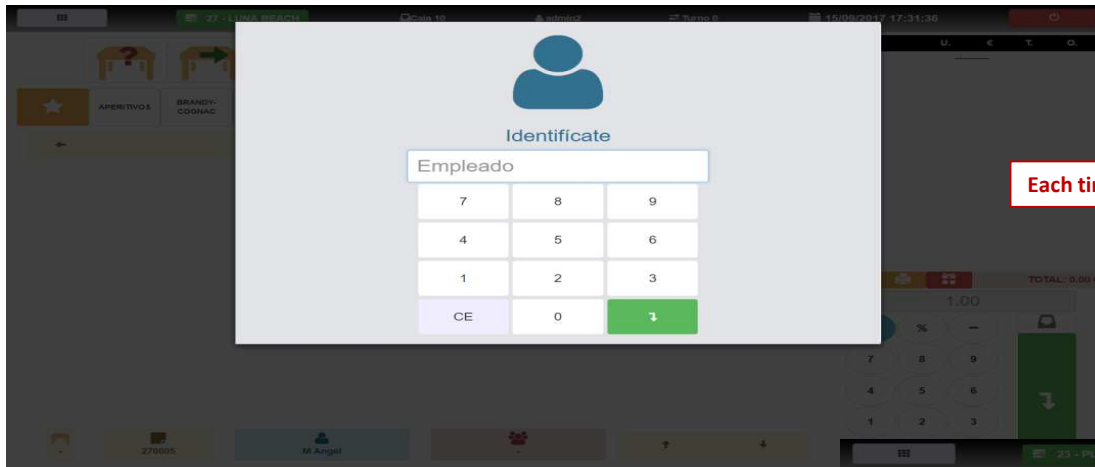

Scenario

YES/NO - Control Waiters.

April 2018

YES/NO - Control Waiters

Each time a ticket is made, the waiter must be identified.

"Z" Blind. You must give the amounts you have made of the balancing.
Does not give information of the "Z"