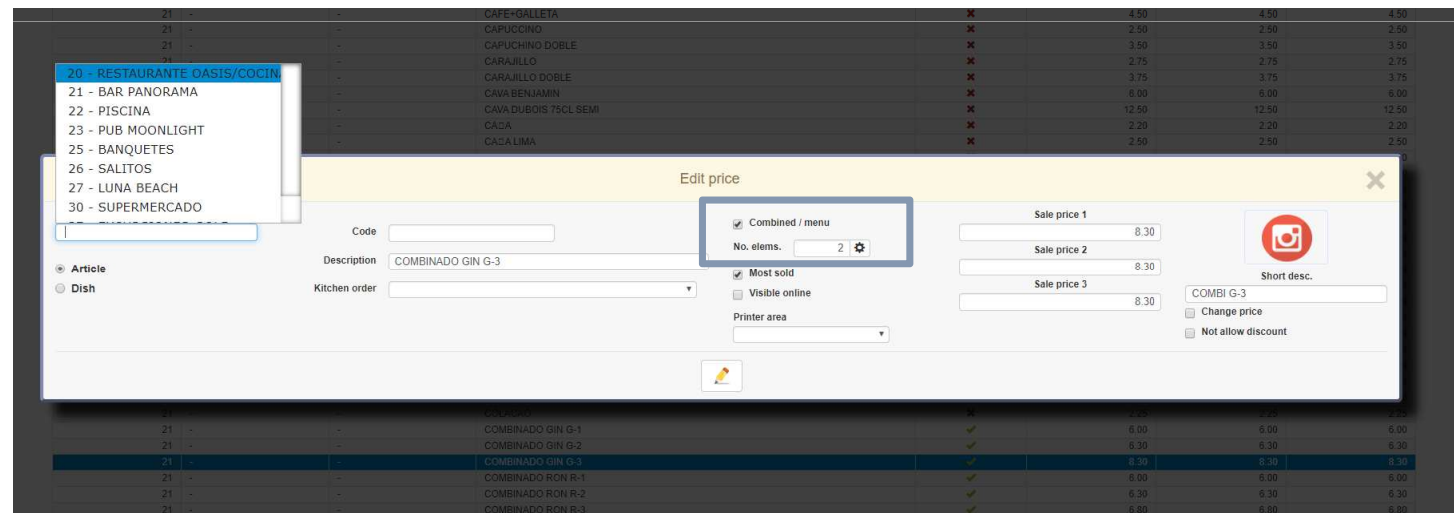

Bar/Coffee Shop (Option .1.)

Combined/Menu Price List

There are two different solutions to this problem.

1 – Defining a DISH and its TECHNICAL RECIPE. The only problem is that you must always sell that product, you can not vary the components that are part of the DISH / COMBINED.

2 – Definir en la lista de precios como COMBINADO/MENU. En este caso indicamos que se trata de un producto COMBINADO/MENU, y que está formado por "n" elementos. Hay dos comportamientos diferentes.

- That we can give any article.
- That we fix which ones can be given.

In the first case is when we do not associate any element to that combination.

In this case it is a combination that is going to have 3 articles, that is to say, that once we have typed this article, the following 3 articles that we press will go to ZERO PRICE.