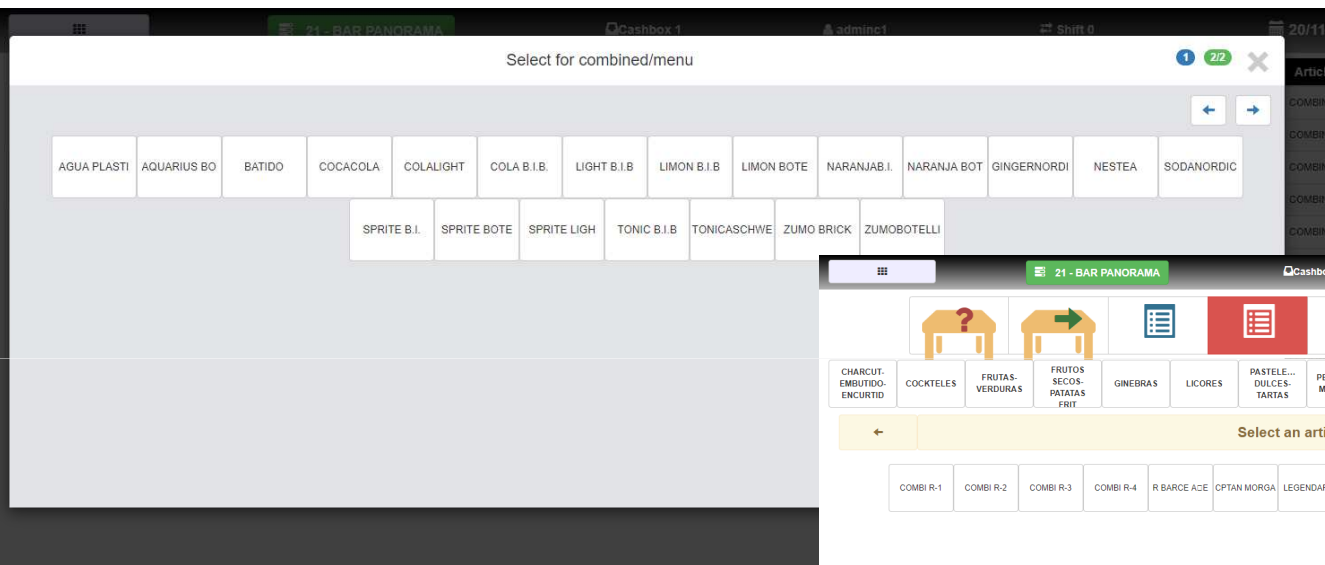

Bar/Coffee Shop (Option .1.)

Combined/Menu

Pressing the COMBINED key gives us a first article and then we can press each of the components